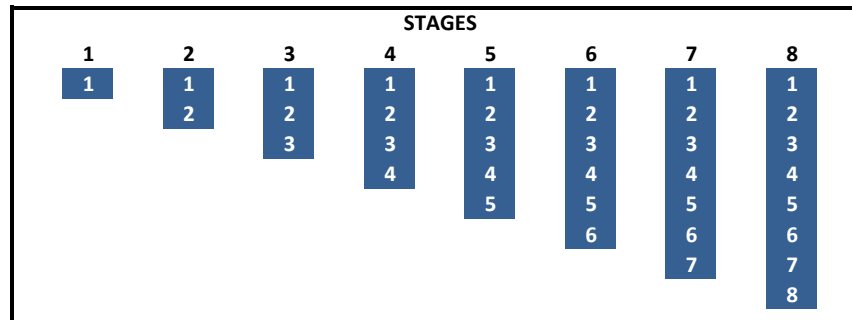

Please note that all shaded areas will be times when the power will be off. Schedules are cumulative, i.e. stage 3 will include the times as scheduled for the preceding stages 1 and 2.

E.g. of how to read the schedule (i.e. example date and blocks shed)