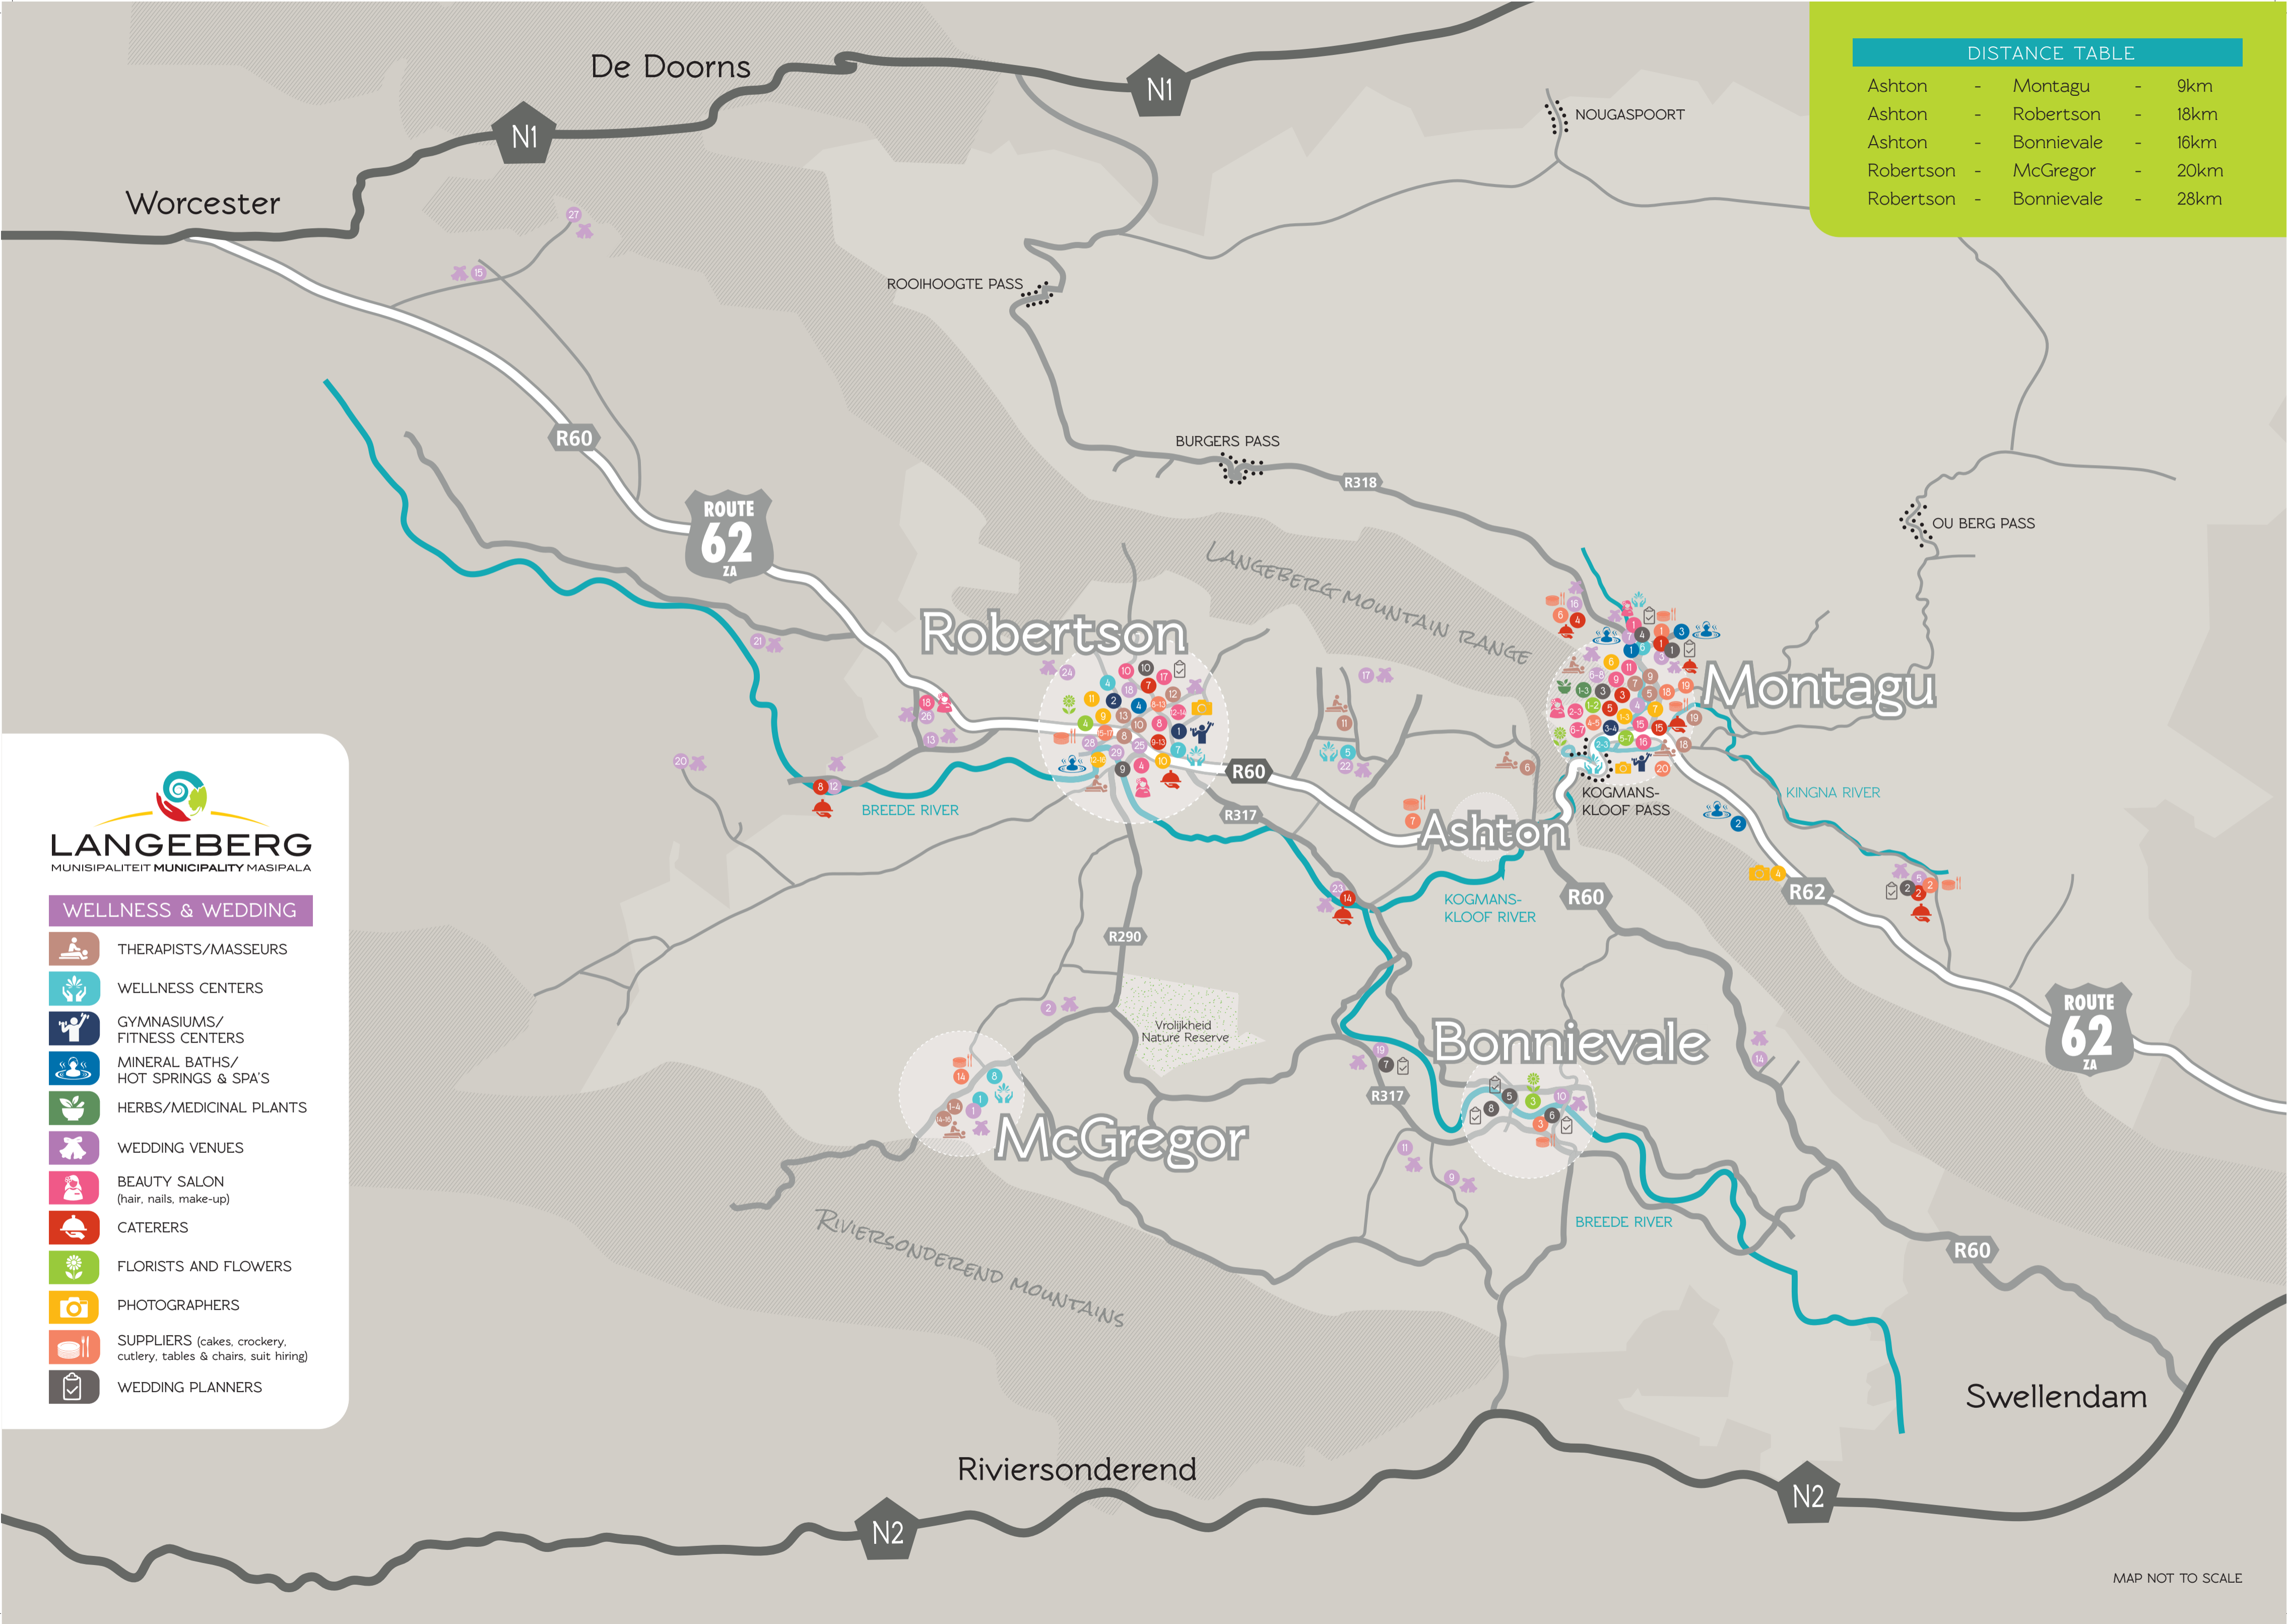

DISTANCE TABLE			
Ashton	-	Montagu	- 9km
Ashton	-	Robertson	- 18km
Ashton	-	Bonnievale	- 16km
Robertson	-	McGregor	- 20km
Robertson	-	Bonnievale	- 28km

WELLNESS & WEDDING

-  THERAPISTS/MASSEURS
-  WELLNESS CENTERS
-  GYMNASIUMS/ FITNESS CENTERS
-  MINERAL BATHS/ HOT SPRINGS & SPA'S
-  HERBS/MEDICINAL PLANTS
-  WEDDING VENUES
-  BEAUTY SALON (hair, nails, make-up)
-  CATERERS
-  FLORISTS AND FLOWERS
-  PHOTOGRAPHERS
-  SUPPLIERS (cakes, crockery, cutlery, tables & chairs, suit hiring)
-  WEDDING PLANNERS